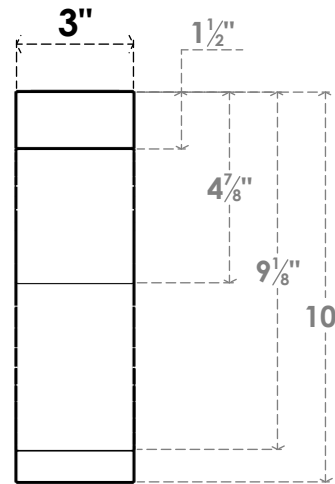

ITEM NUMBER: BRCPO030X06000X10000BKR

3"W X 6"D X 10"H BAKER ARCHITECTURAL GRADE PVC OPEN BRACE

SIDE PROFILE

FRONT PROFILE

ISOMETRIC

EKENA MILLWORK
 2300 WEST MAIN ST.
 CLARKSVILLE, TX 75426
 TOLL FREE: 866-607-0453
 WWW.EKENAMILLWORK.COM