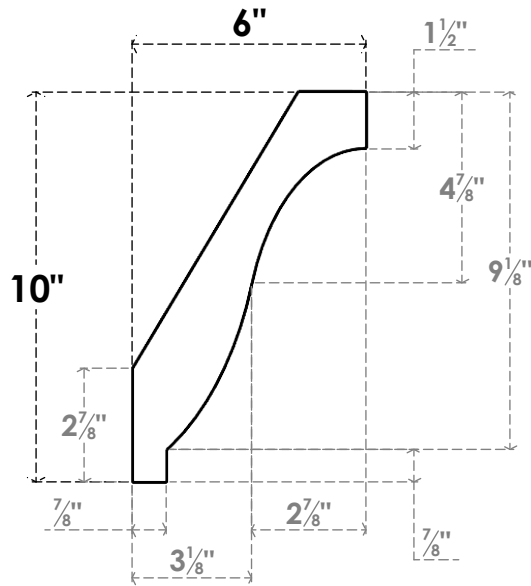

ITEM NUMBER: BRCPO030X06000X10000BKR

3"W X 6"D X 10"H BAKER ARCHITECTURAL GRADE PVC OPEN BRACE

SIDE PROFILE

FRONT PROFILE

ISOMETRIC

EKENA MILLWORK
 2300 WEST MAIN ST.
 CLARKSVILLE, TX 75426
 TOLL FREE: 866-607-0453
 WWW.EKENAMILLWORK.COM