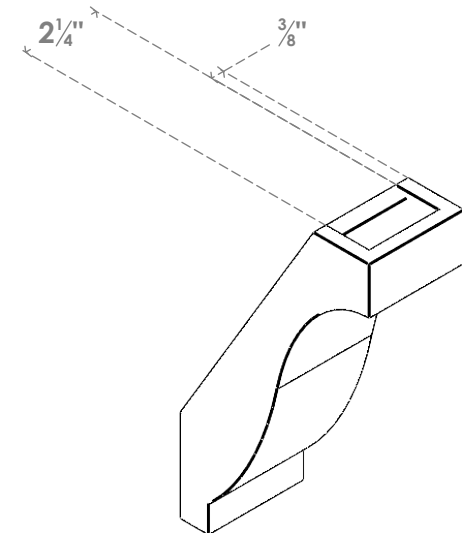

ITEM NUMBER: BRCPO030X06000X10000BKR

3"W X 6"D X 10"H BAKER ARCHITECTURAL GRADE PVC OPEN BRACE

SIDE PROFILE

FRONT PROFILE

ISOMETRIC

EKENA MILLWORK
 2300 WEST MAIN ST.
 CLARKSVILLE, TX 75426
 TOLL FREE: 866-607-0453
 WWW.EKENAMILLWORK.COM